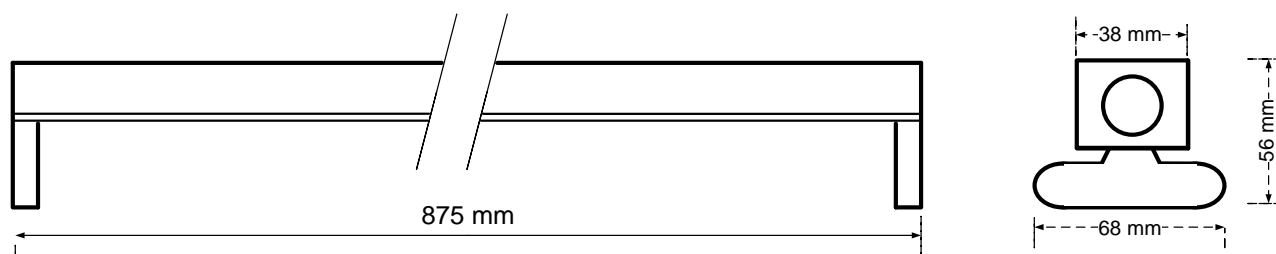

805-222

General Information

Order Code	805-1222
Product Description	CYFELCO B T5 2X39 DALI
Application	Offices, shops, educational and public centres, etc.
Installation	Ceiling Surface Mounted Luminaire
Luminaire type	Slim Line Batten for T5 Lamps
Light Source	T5 Fluorescent Tube
Number of light sources	2 pcs (not included)
Gear	Vossloh-Schwabe DALI Electronic Ballast (HF)
Dimming	Dimmable
Standards	2014/30/EU Electromagnetic Compatibility Directive 2014/35/EU Low Voltage Directive
CE mark	Yes
Warranty	X years

Electrical Data

Lamp Power	39 W
Input voltage	220-240 V
Input Frequency	50-60 Hz
Protection class	Class I

Mechanical Characteristics

Housing Material	Sheet steel 0,5mm
Surface Finish	White powder coating (RAL 9003)
Ingress protection code	IP 20 [Finger-protected]
Mechanical impact protection code	IK03
Dimensions LxWxH	875x38x56mm

Logistics

Packing	1 pc per resistant carton
Net weight	xx kg
Gross weight	xx kg
Volume	Xx m ³

Dimensional Drawing

ELMASCO INDUSTRIES S.A.

Head Office : 44 K. Palama, 14343 N. Chalkidona, Athens, Greece

Production Plant : Ag. Adrianos, 21100 Nafplio, Greece